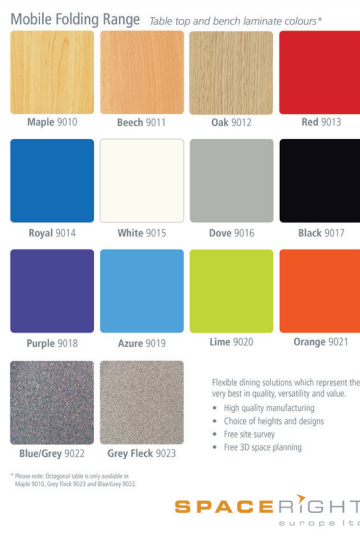

Swatches & Catalogue

Swatch cards and a dedicated table catalogue are available to provide detailed information about the available options.