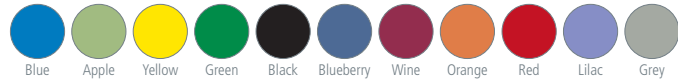

## Colour Options

Grey Fleck 9023		✓	✓		
Blue /Grey 9022		✓	✓		
Orange 9021		✓	✓		
Lime 9020		✓	✓		
Azure 9019		✓	✓		
Purple 9018		✓	✓		
Black 9017		✓	✓		
Dove 9016		✓	✓		
White 9015		✓	✓		
Royal 9014		✓	✓		
Red 9013		✓	✓		
Oak 9012		✓	✓		
Beech 9011		✓	✓		
Maple 9010		✓	✓		
Beech 9009					✓
Oak 9008					✓
White 9007					✓
Grey 9006					✓
Red 9005					✓
Blue 9004					✓
Moderno Oak 9003		✓		✓	
Black Gloss 9002		✓			
White Gloss 9001		✓		✓	

### Stool Colour Options

- 8, 12 and 16 seat rectangular
- Round and octagonal options
- Primary and secondary heights
- Delivered by our specialist team