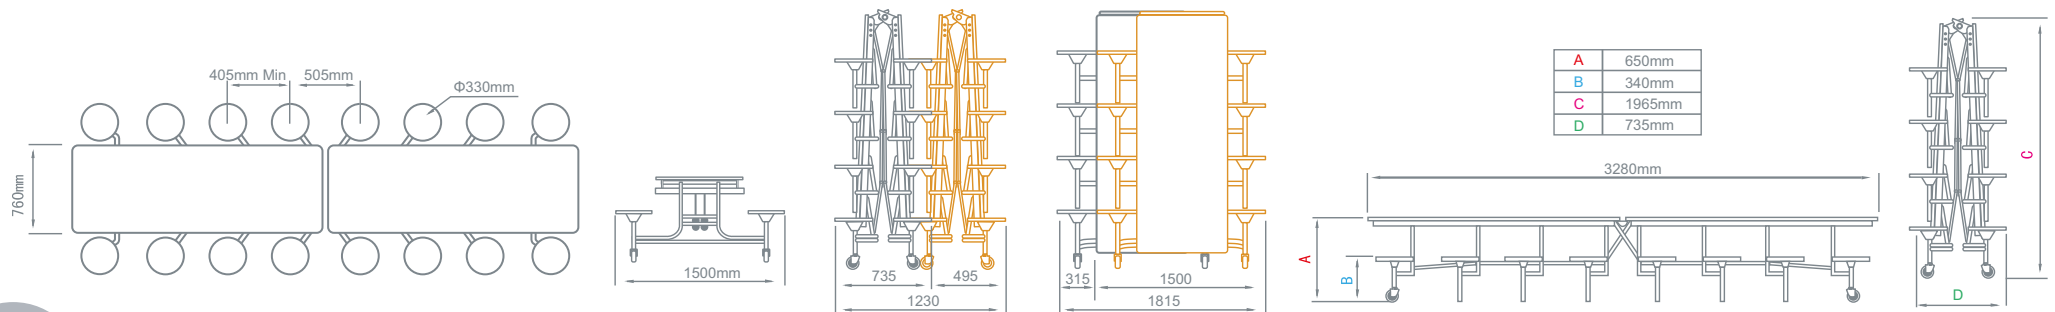

Stool Colour Options