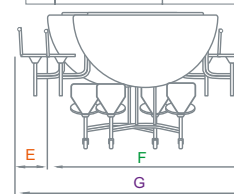

Stool & Seat	Full Back
E	305mm	430mm
F	2155mm	2340mm
G	2460mm	2770mm