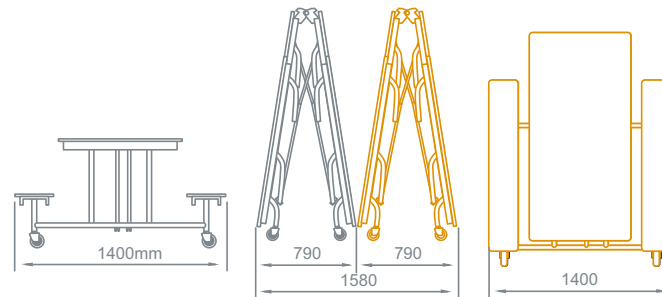

Colour Options