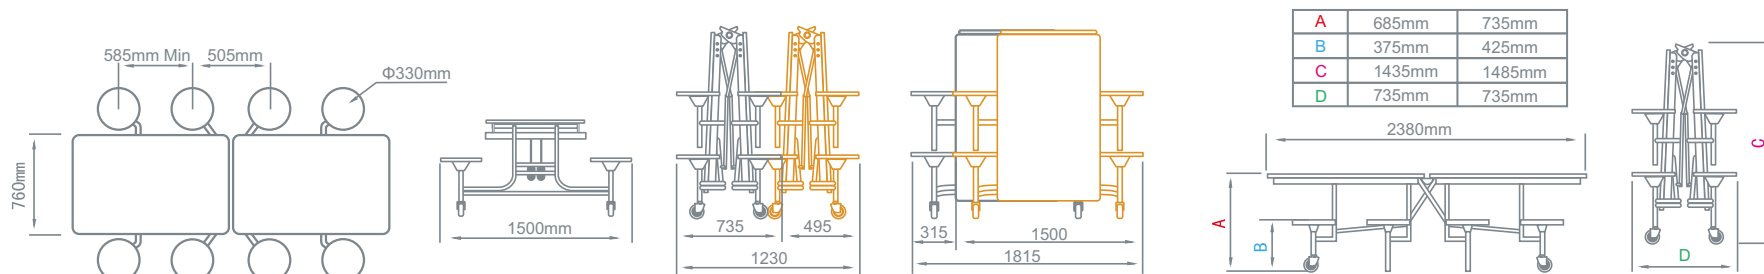

Stool Colour Options