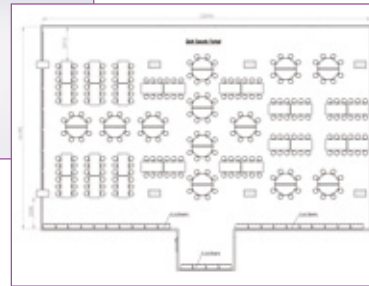

3D space plan for 14 x 12 Seat Rectangular and 12 x 8 Seat Round Tables