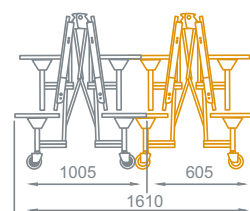

Stool Colour Options