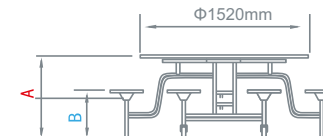

### Stool Colour Options

|   |        |        |
|---|--------|--------|
| A | 685mm  | 735mm  |
| B | 375mm  | 425mm  |
| C | 1330mm | 1380mm |
| D | 1005mm | 1005mm |

**Effortless**  
Our Mobile Folding Tables make it quick and effortless to convert multiuse halls into dining areas, without the need for heavy lifting. A perfect solution for busy schools and canteens.