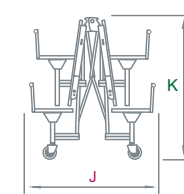

Stool & Seat	Full Back
H	767mm	767mm
I	435mm	435mm
J	1066mm	1290mm
K	1860mm	1860mm