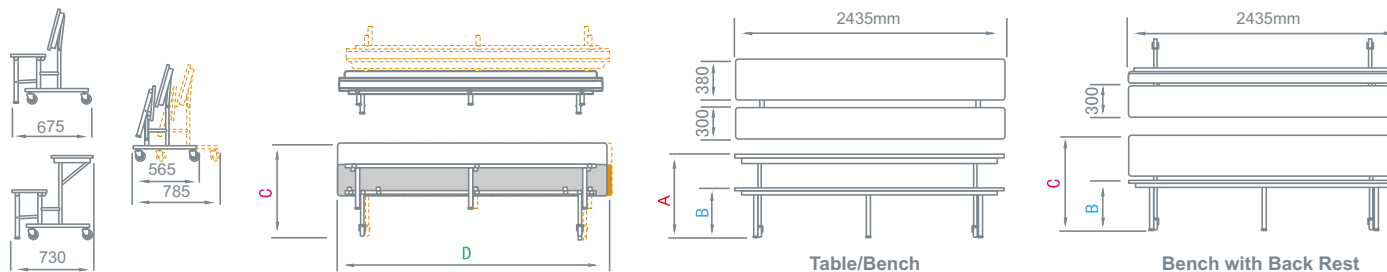

Colour Options

A	685mm	735mm
B	375mm	425mm
C	800mm	850mm
D	2485mm	2485mm