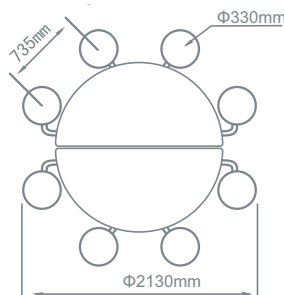

Stool Colour Options