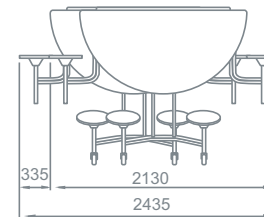

Stool Colour Options