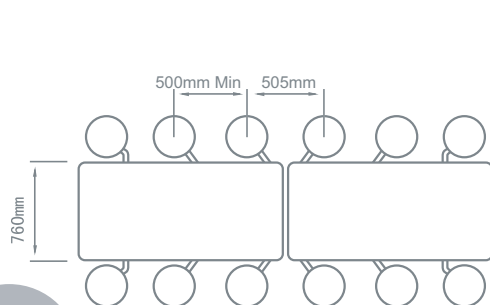

Stool & Seat	Full Back
A	1500mm	1720mm
B	735mm	765mm
C	495mm	565mm
D	1230mm	1330mm