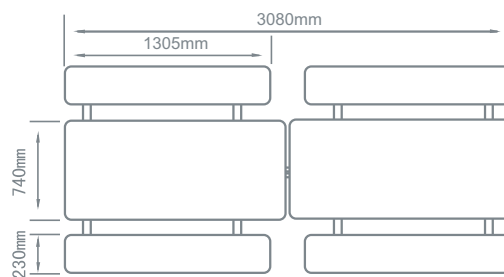

| Table Height | Seat Height | Age Range* |
|--------------|-------------|------------|
| 685mm        | 375mm       | 5-11 Years |
| 735mm        | 425mm       | 11+ Years  |

*\*Please note - age ranges are to be used as a guide only.*

### Colour Options

|   |        |        |
|---|--------|--------|
| A | 685mm  | 735mm  |
| B | 375mm  | 425mm  |
| C | 1800mm | 1850mm |
| D | 790mm  | 790mm  |