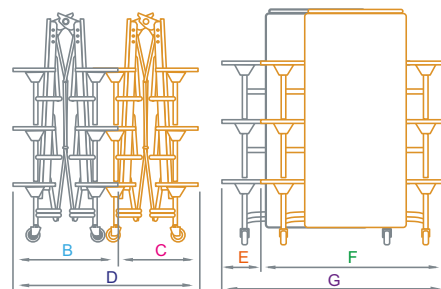

Stool & Seat	Full Back
E	315mm	470mm
F	1500mm	1720mm
G	1815mm	2190mm