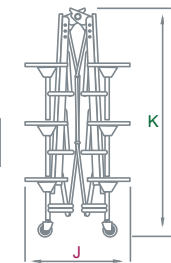

Stool & Seat	Full Back
H	767mm	767mm
I	435mm	435mm
J	750mm	765mm
K	1860mm	1860mm