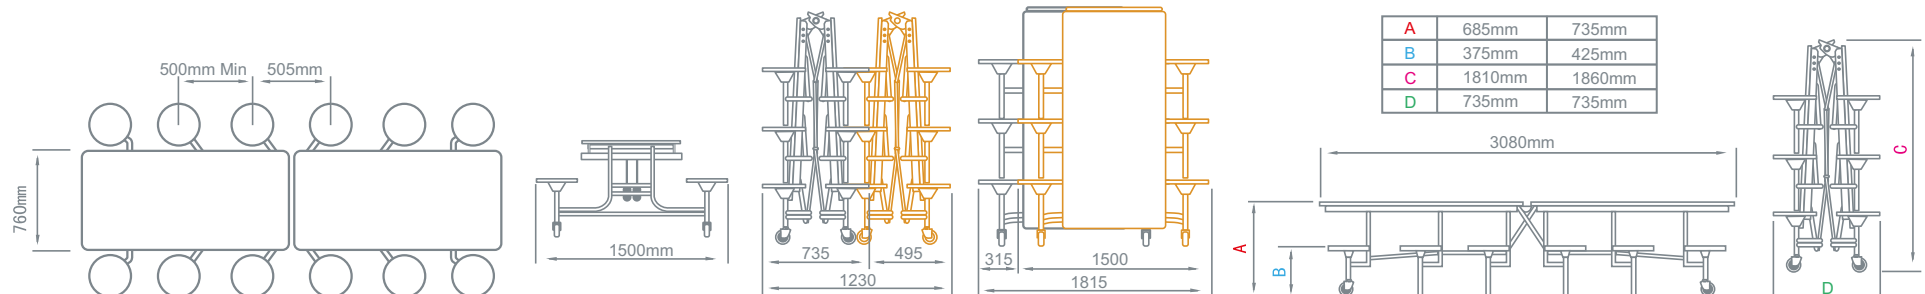

Stool Colour Options