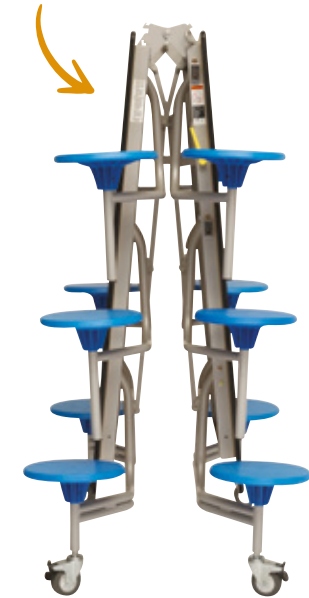

Table Height Guide

Table Height	Seat Height	Age Range*
685mm	375mm	5-11 Years
735mm	425mm	11+ Years

*Please note - age ranges are to be used as a guide only.

Folded to transport position