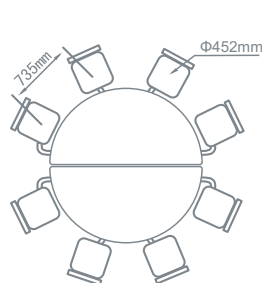

Dining Furniture

8 Seat Primo Round Mobile Folding Table

- Contemporary dining table with gloss or oak effect table top
- Designed for use in secondary, higher and further education establishments
- 50mm thick laminated table top and grey frame
- Fits through standard height doorway (1980mm) for storage and transportation
- Open position safety lock (to ensure table does not revert to folding position)
- Easy-clean intermediate lock for improved hygiene
- Transport and storage locking positions
- Adult height 767mm
- 3 modern table top options to choose from
- 3 seat options to choose from
- Heavy-duty locking castors
- 16 year warranty on welds and mechanism

Colour Options

Moderno Oak Primo Mobile Folding Table		Code	Price
767(h) x 2155mm (d)	Stool	9SRL60830PR03S	£1539.99
767(h) x 2155mm (d)	Seat	9SRL60830PR03	£1651.99
767(h) x 2340mm (d)	Full Back	9SRL60830PR03FB	£1934.99

White Gloss Primo Mobile Folding Table		Code	Price
767(h) x 2155mm (d)	Stool	9SRL60830PR02S	£1539.99
767(h) x 2155mm (d)	Seat	9SRL60830PR02	£1651.99
767(h) x 2340mm (d)	Full Back	9SRL60830PR02FB	£1934.99

Black Gloss Primo Mobile Folding Table		Code	Price
767(h) x 2155mm (d)	Stool	9SRL60830PR01S	£1539.99
767(h) x 2155mm (d)	Seat	9SRL60830PR01	£1651.99
767(h) x 2340mm (d)	Full Back	9SRL60830PR01FB	£1934.99

Table Height Guide

Table Height	Seat Height	Age Range*
767mm	435mm	11+ Years

*Please note - age ranges are to be used as a guide only.

Watch the video

Scan the QR code

	Stool & Seat	Full Back
A	2155mm	2340mm
B	1066mm	1290mm
C	666mm	1040mm
D	1732mm	2330mm

	Stool & Seat	Full Back
E	305mm	430mm
F	2155mm	2340mm
G	2460mm	2770mm

	Stool & Seat	Full Back
H	767mm	767mm
I	435mm	435mm
J	1066mm	1290mm
K	1860mm	1860mm