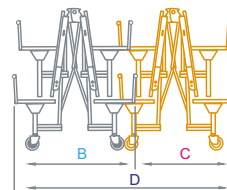

Scan the QR code

Seat Option

Stool Option

Full Back Option

|   | Stool & Seat | Full Back |
|---|--------------|-----------|
| A | 2155mm       | 2340mm    |
| B | 1066mm       | 1290mm    |
| C | 666mm        | 1040mm    |
| D | 1732mm       | 2330mm    |