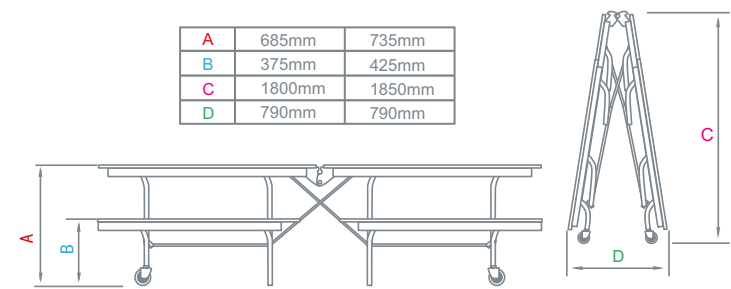

| Table Height | Seat Height | Age Range* |
|--------------|-------------|------------|
| 685mm        | 375mm       | 5-11 Years |
| 735mm        | 425mm       | 11+ Years  |

*\*Please note - age ranges are to be used as a guide only.*

### Colour Options

|   |        |        |
|---|--------|--------|
| A | 685mm  | 735mm  |
| B | 375mm  | 425mm  |
| C | 1800mm | 1850mm |
| D | 790mm  | 790mm  |