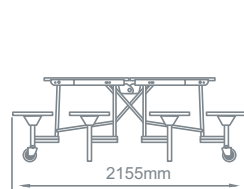

Stool Colour Options