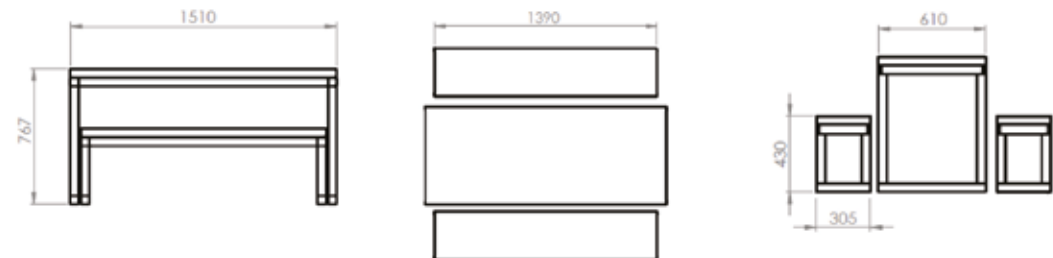

Colour Options