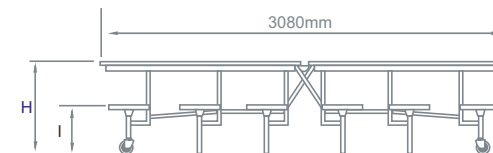

Dining Furniture

12 Seat Primo Rectangular Mobile Folding Table

- Contemporary dining table with gloss or oak effect table top
- Designed for use in secondary, higher and further education establishments
- 50mm thick laminated table top and grey frame
- Fits through standard height doorway (1980mm) for storage and transportation
- Open position safety lock (to ensure table does not revert to folding position)
- Easy-clean intermediate lock for improved hygiene
- Transport and storage locking positions
- Adult height 767mm
- 3 seat styles to choose from
- 3 modern table top options to choose from
- Heavy-duty locking castors
- 16 year warranty on welds and mechanism

Colour Options

Watch the video

Scan the QR code

Table Height Guide

Table Height	Seat Height	Age Range*
767mm	435mm	11+ Years

*Please note - age ranges are to be used as a guide only.

Moderno Oak Primo Mobile Folding Table		Code	Price
767(h) x 3080(w) x 1500mm (d)	Stool	9SRL101230PR03S	£1429.49
767(h) x 3080(w) x 1500mm (d)	Seat	9SRL101230PR03	£1518.99
767(h) x 3080(w) x 1720mm (d)	Full Back	9SRL101230PR03FB	£1817.49

White Gloss Primo Mobile Folding Table		Code	Price
767(h) x 3080(w) x 1500mm (d)	Stool	9SRL101230PR02S	£1429.49
767(h) x 3080(w) x 1500mm (d)	Seat	9SRL101230PR02	£1518.99
767(h) x 3080(w) x 1720mm (d)	Full Back	9SRL101230PR02FB	£1817.49

Black Gloss Primo Mobile Folding Table		Code	Price
767(h) x 3080(w) x 1500mm (d)	Stool	9SRL101230PR01S	£1429.49
767(h) x 3080(w) x 1500mm (d)	Seat	9SRL101230PR01	£1518.99
767(h) x 3080(w) x 1720mm (d)	Full Back	9SRL101230PR01FB	£1817.49

	Stool & Seat	Full Back
A	1500mm	1720mm
B	735mm	765mm
C	495mm	565mm
D	1230mm	1330mm

	Stool & Seat	Full Back
E	315mm	470mm
F	1500mm	1720mm
G	1815mm	2190mm