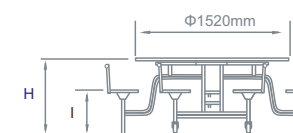

Stool & Seat	Full Back
H	767mm	767mm
I	435mm	435mm
J	1066mm	1290mm
K	1860mm	1860mm