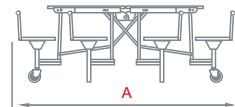

Scan the QR code

Seat Option

Stool Option

Full Back Option

|   | Stool & Seat | Full Back |
|---|--------------|-----------|
| A | 2155mm       | 2340mm    |
| B | 1066mm       | 1290mm    |
| C | 666mm        | 1040mm    |
| D | 1732mm       | 2330mm    |